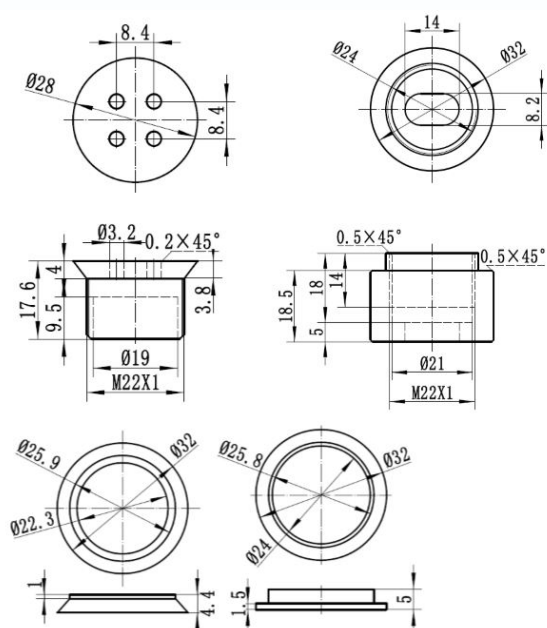

PRODUCT SHEET

Description:

Sign Board Screw SS304 W/CSK Head, $\varnothing 32 \times 28 \text{mm}$ 8-12mm

Item number:

22.11.152-1

Units	Box	Carton	HS Code	Barcode
Pcs.	30	120	8302490099	
				5704866490252